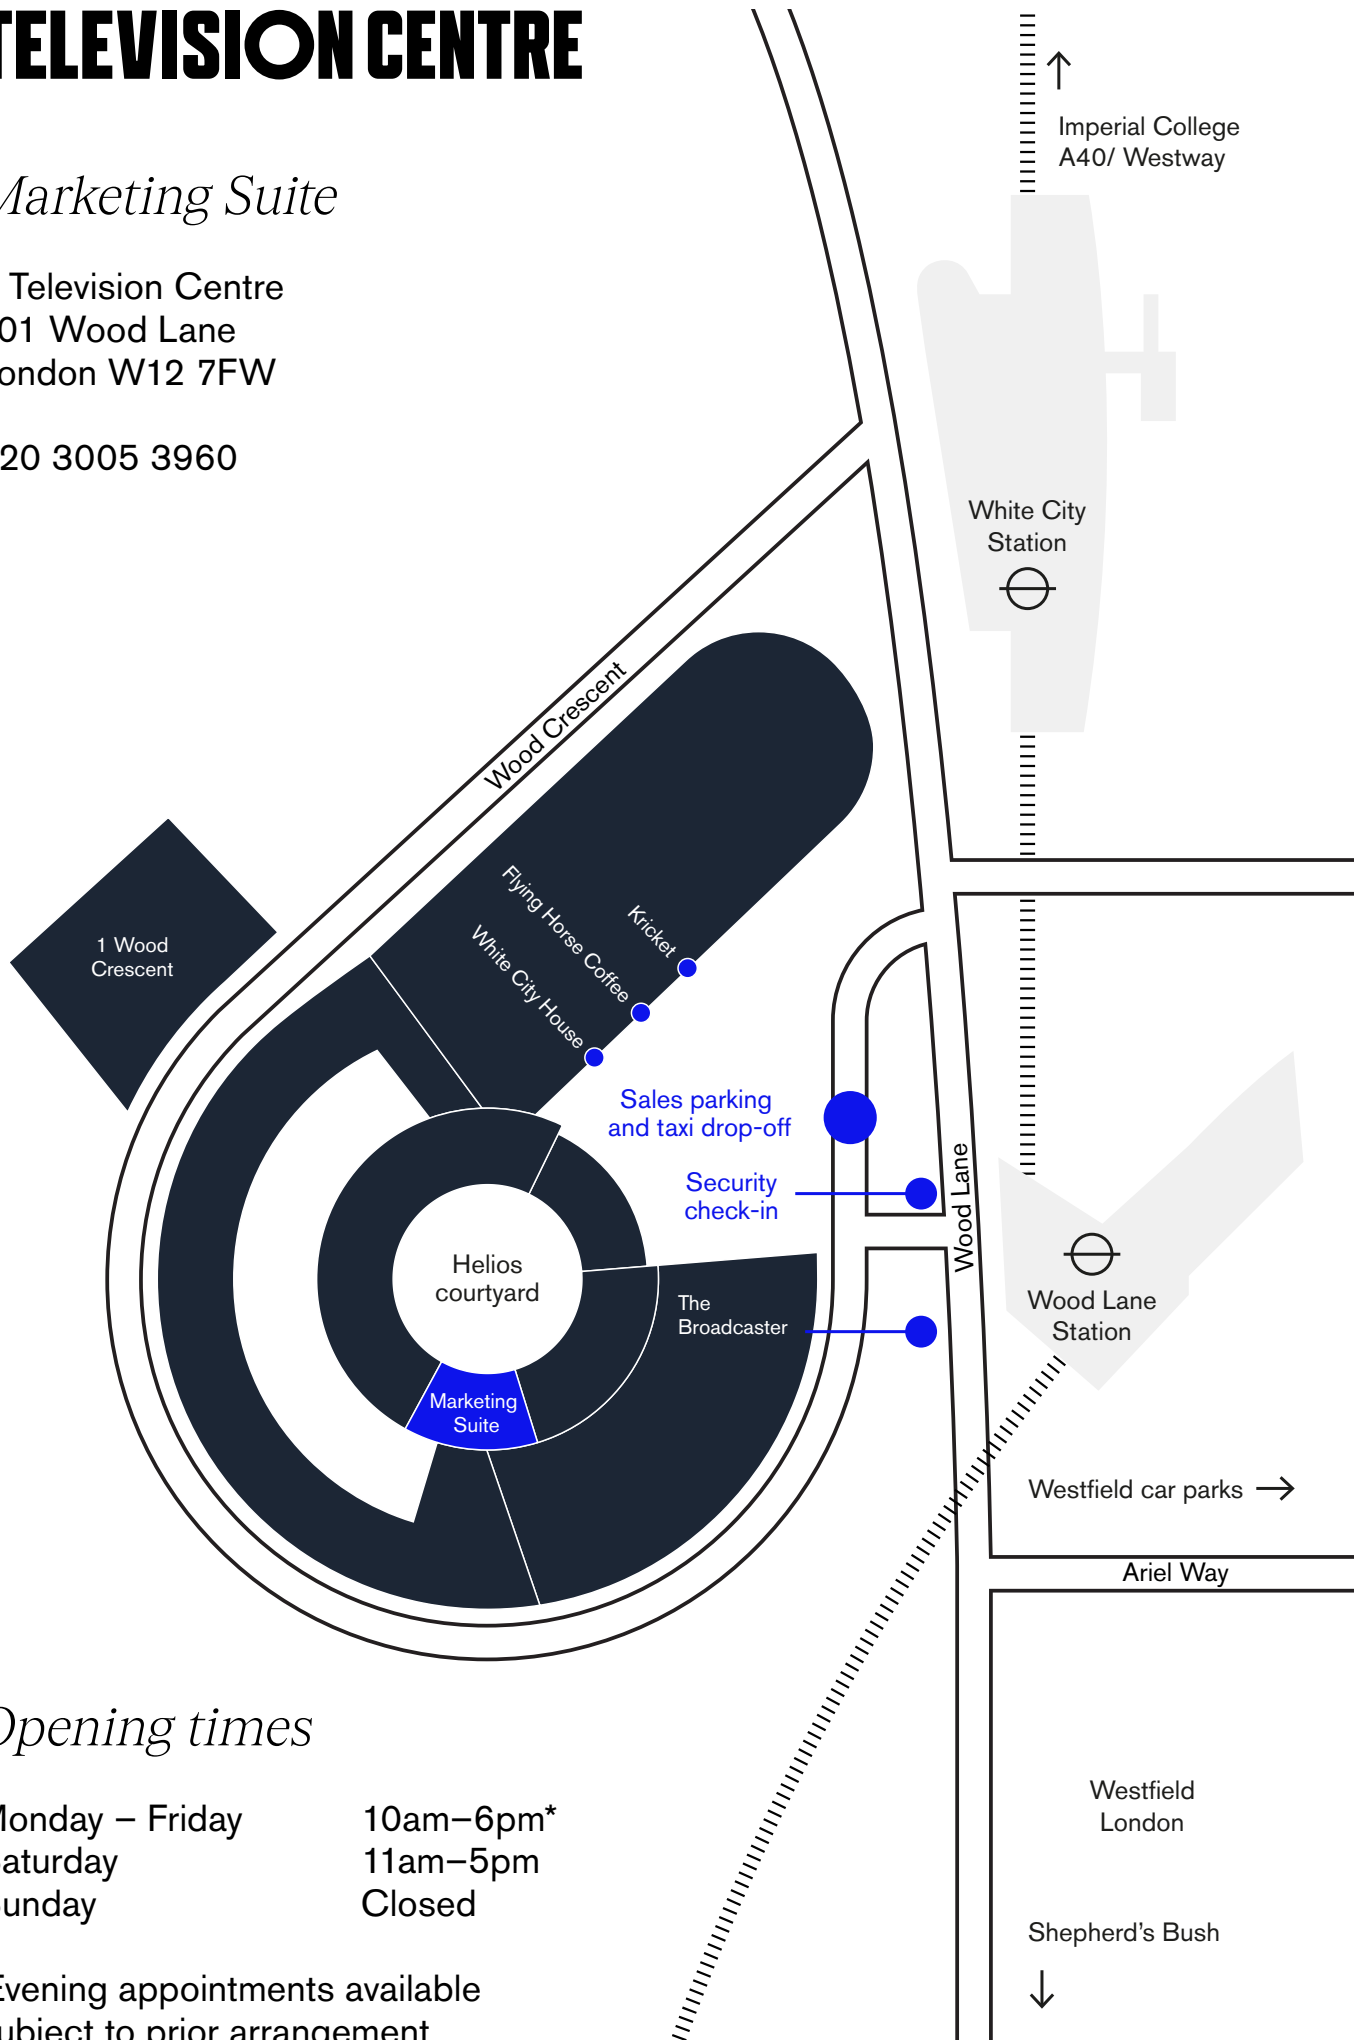

# TELEVISION CENTRE

## Opening times

|                 |           |
|-----------------|-----------|
| Monday – Friday | 10am–6pm* |
| Saturday        | 11am–5pm  |
| Sunday          | Closed    |

\*Evening appointments available  
subject to prior arrangement