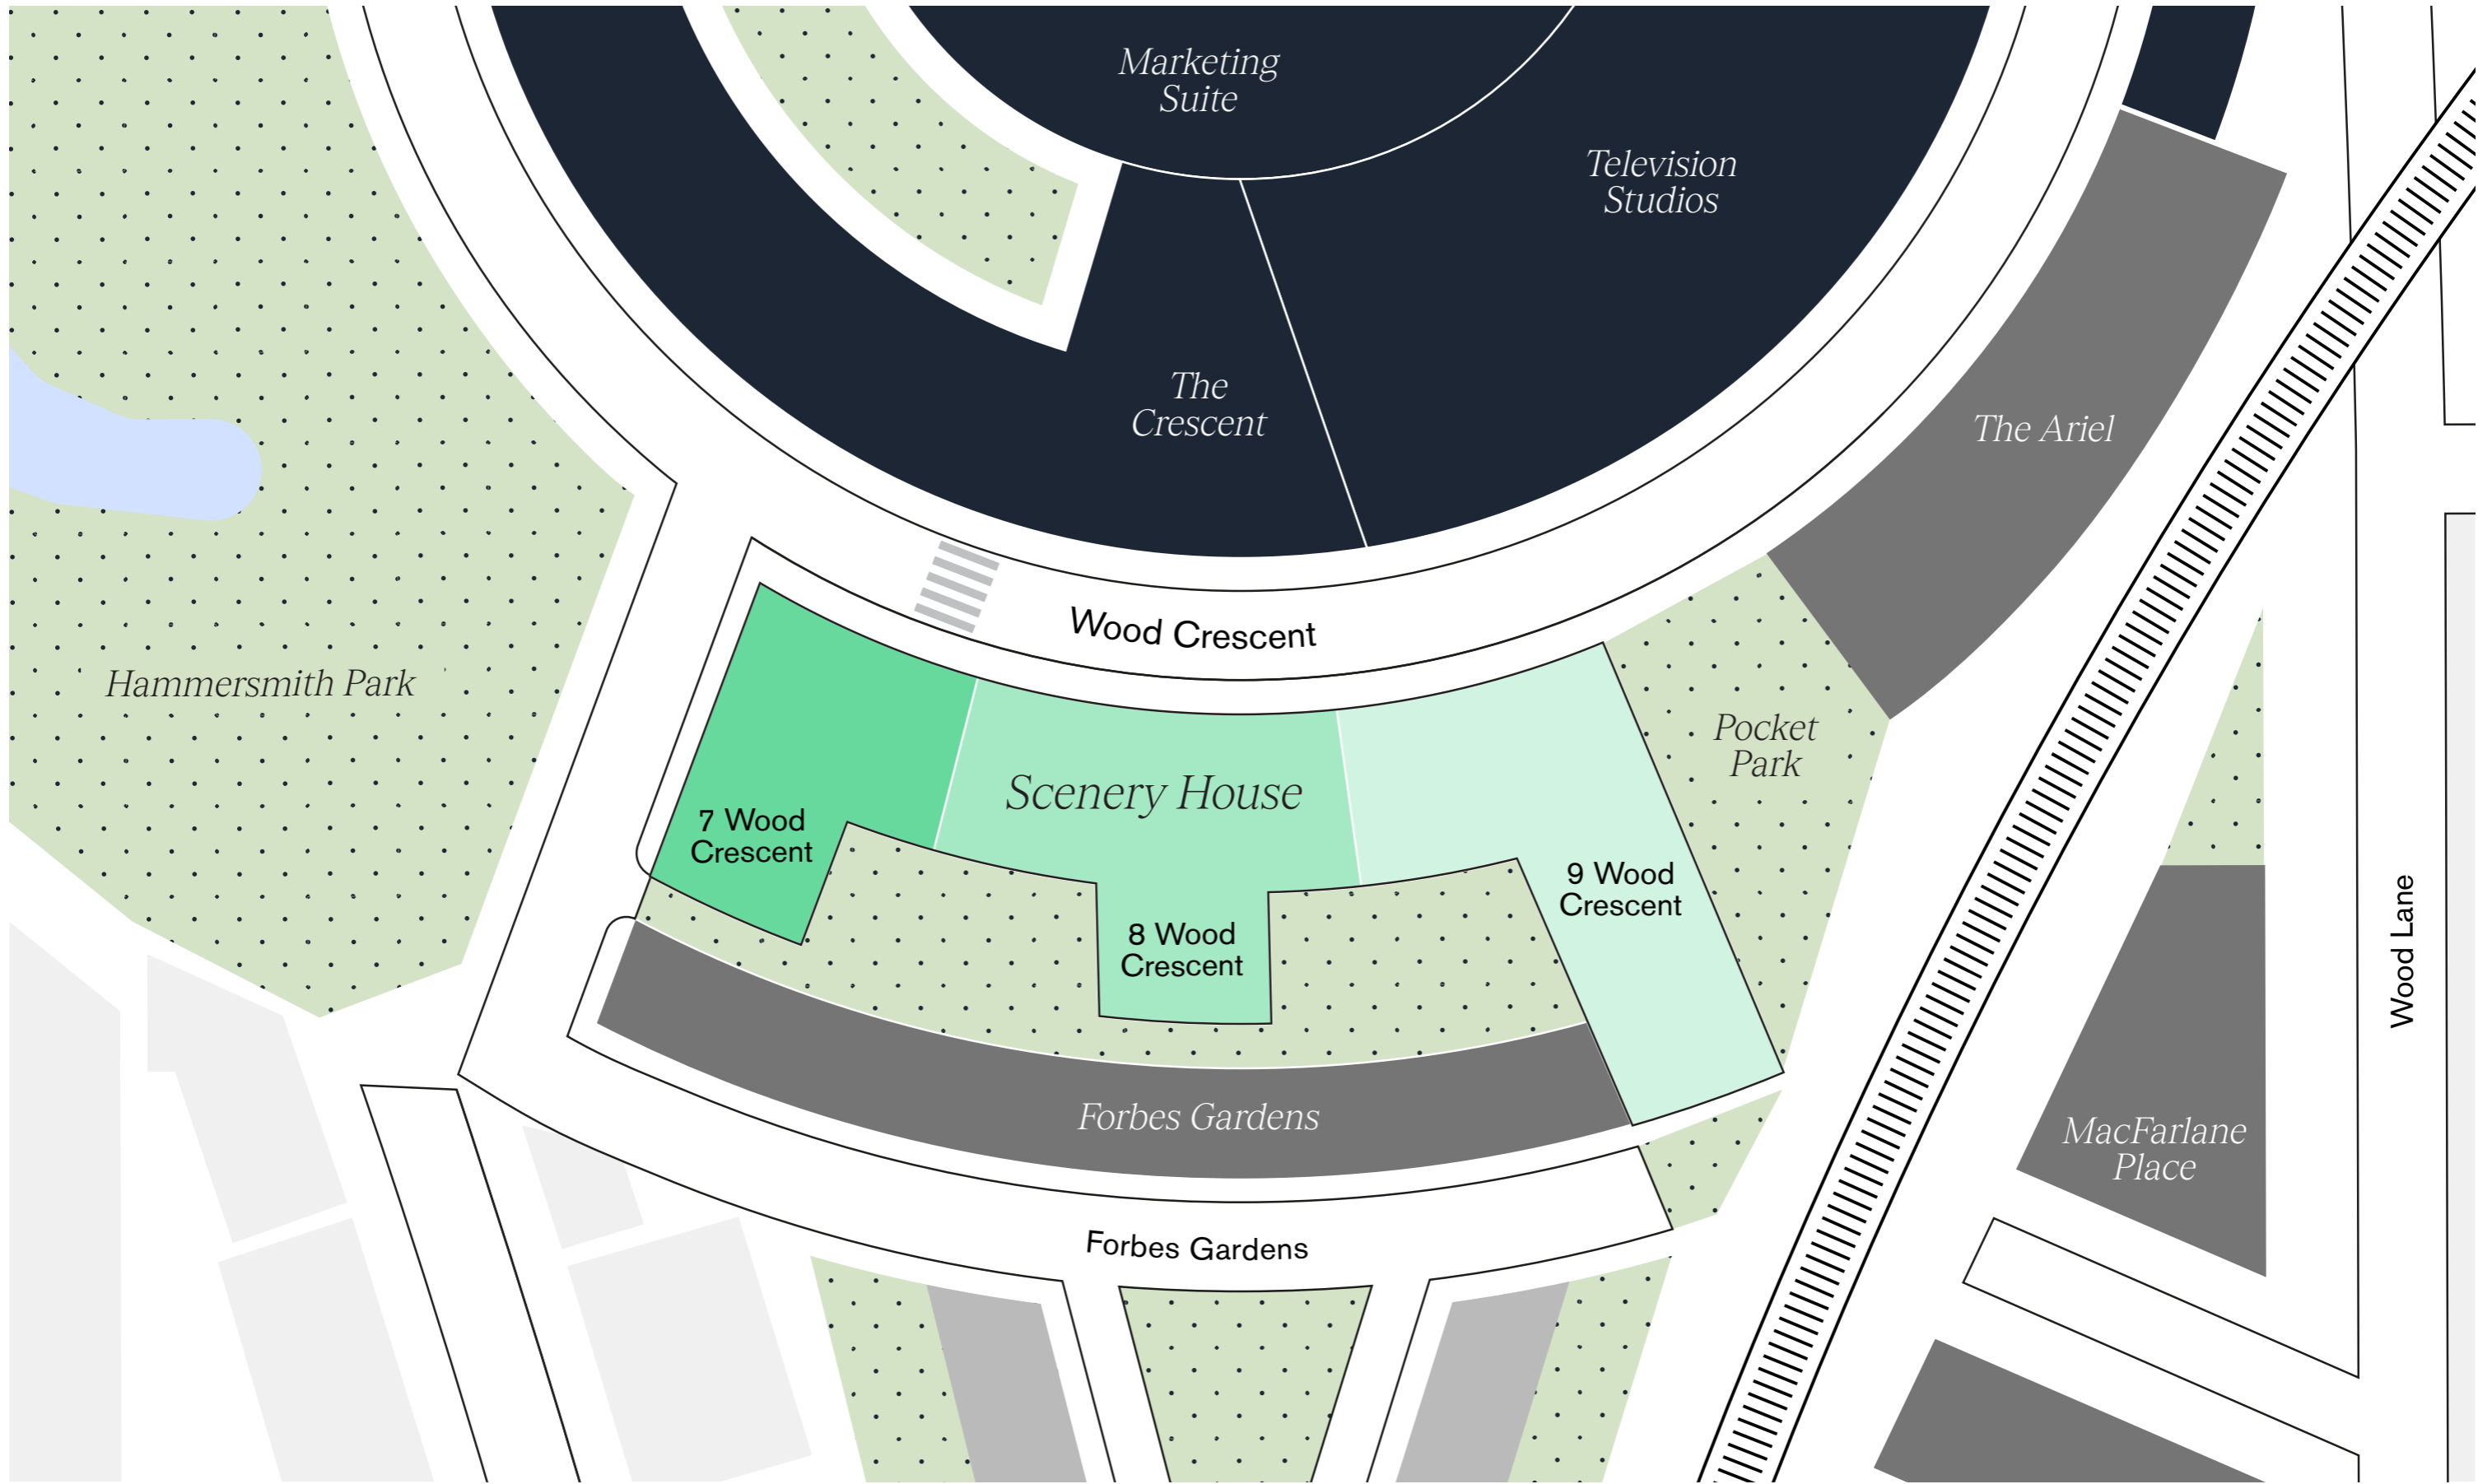

Views Book

Scenery House

TELEVISION CENTRE

TELEVISION CENTRE

TELEVISION CENTRE

TELEVISION CENTRE

Ground floor

7 *Wood Crescent*

1 – View West

5 – View West

4 – View West

Key
 1 Bedroom
 2 Bedroom

3 – View East

2 – View South

101 – View North

102 – View North

101 – View West

101 & 105 – View West

105 – View West

104 – View East

103 – View South

102 – View South

201 – View North

202 – View North