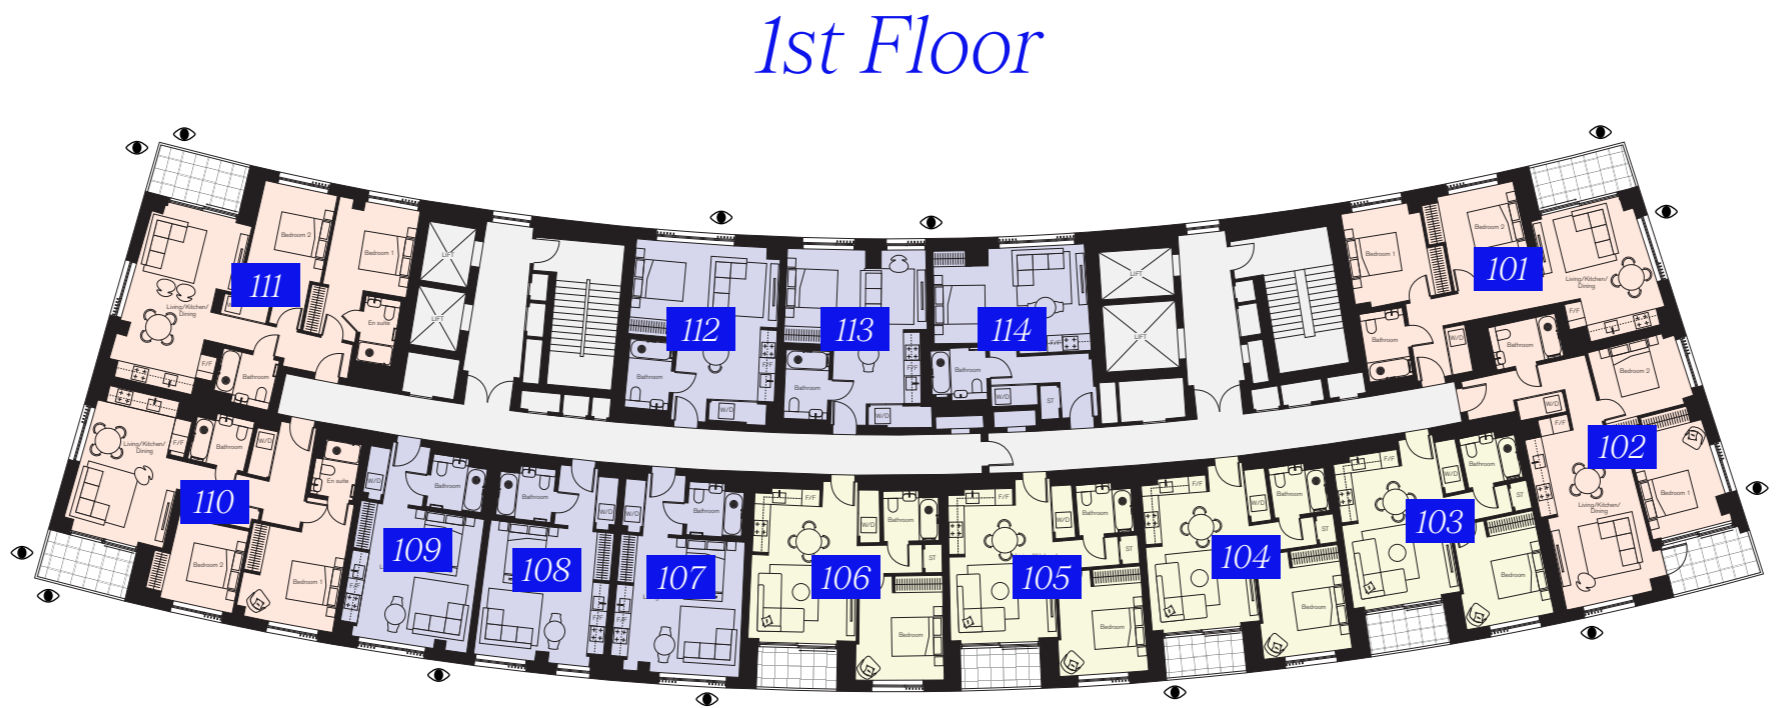

Wood Crescent – West elevation

TELEVISION CENTRE

TELEVISION CENTRE

Key
Studio

Ground Floor

001 & 002 – View East

TELEVISION CENTRE

111 – View West

112 – View West

113 & 114 – View West

101 – View West

Key

- Studio
- 1 Bedroom
- 2 Bedroom

111 – View South

110 – View South

1st Floor

101 – View North

102 – View North

110 – View East

108 & 109 – View East

106 & 107 – View East

104 & 105 – View East

102 & 103 – View East

TELEVISION CENTRE

211 – View West

212 – View West

213 & 214 – View West

201 – View West

Key
 Studio
 1 Bedroom
 2 Bedroom

211 – View South

210 – View South

2nd Floor