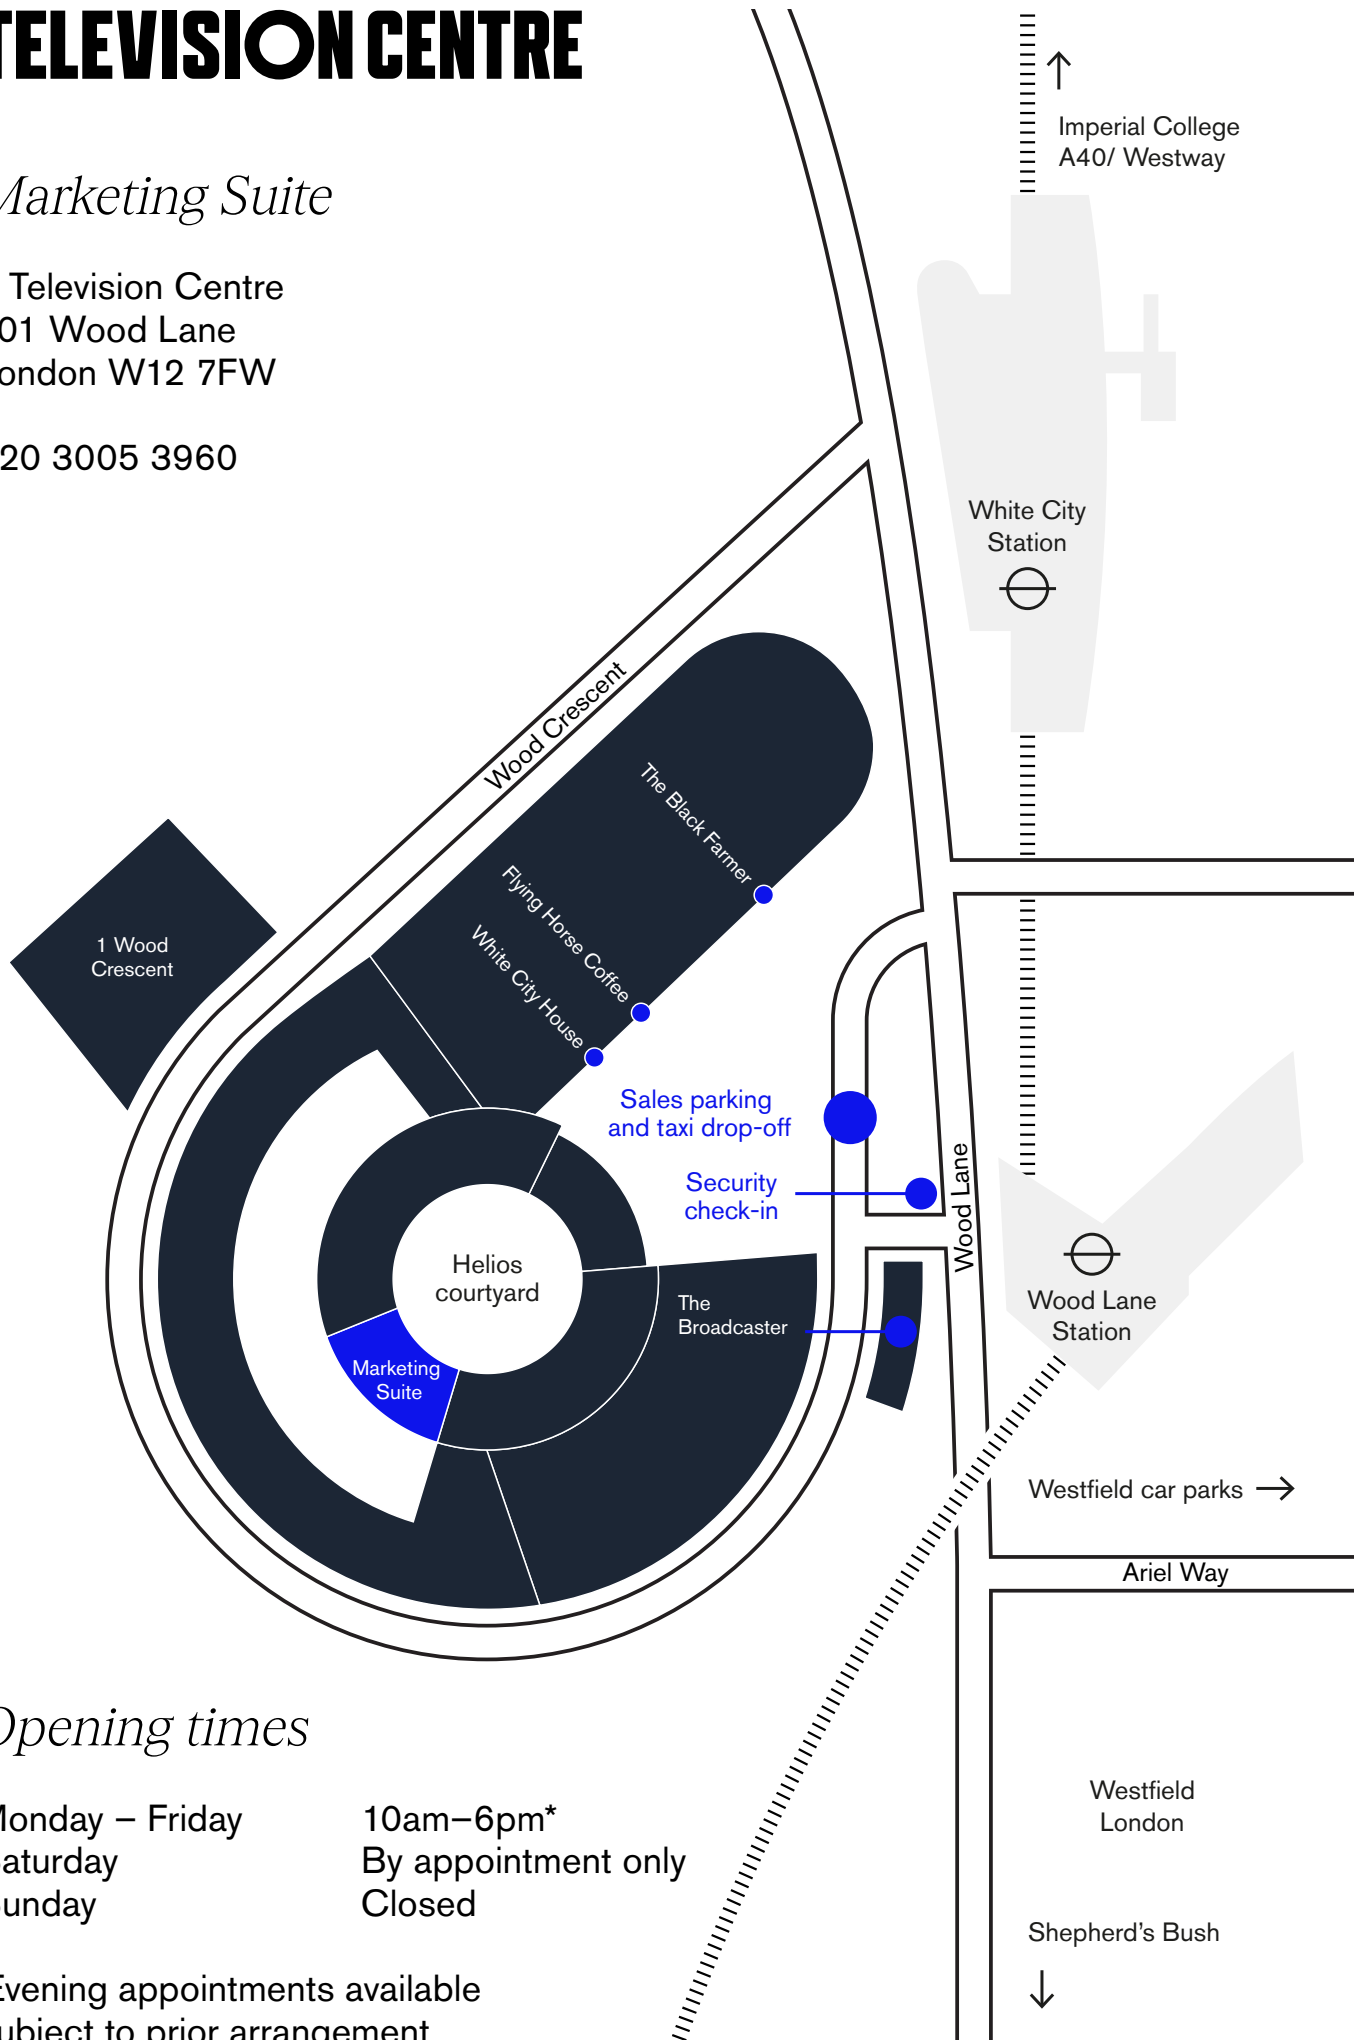

TELEVISION CENTRE

Marketing Suite

5 Television Centre
101 Wood Lane
London W12 7FW

020 3005 3960

Opening times

Monday – Friday	10am–6pm*
Saturday	By appointment only
Sunday	Closed

*Evening appointments available
subject to prior arrangement